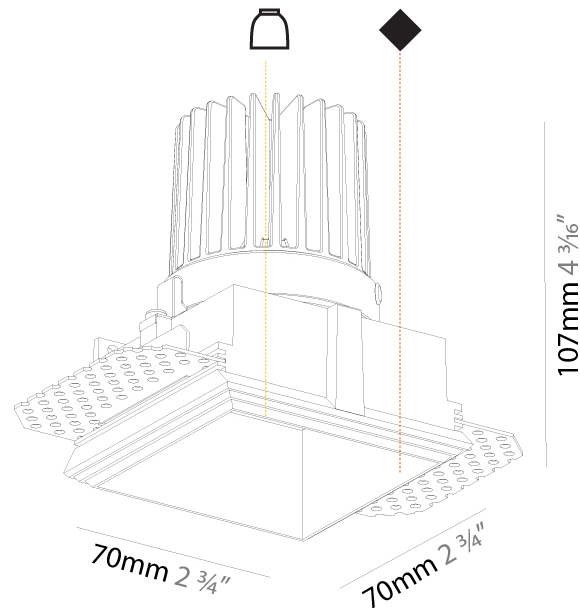

PHYSICAL

Shape: Square
Length (mm): 70
Length (in): 2 ¾
Width (mm): 70
Width (in): 2 ¾
Height (mm): 107
Height (in): 4 ¾
Ceiling Thickness (mm): 10 / 12.5 / 15
Ceiling Thickness (in): 3/8 or 1/2 or 9/16
Min. Recessing Depth (mm): 130
Min. Recessing Depth (in): 5 ¼
Light Distribution: Downlight
Fixture Finish: SSR / BKV / CWI / CRY / HAB / UFT / ITA / RUA / FTG / MYG / LOD / PUS / FRO / FUP / KIA / POP / BLS / SPG / MEY / GOH / GUM / CHC / COM / ABZ / JAG / OBR / MOS / ROR
Fixture Material: Aluminum Die Cast
Cut-out Measurements: 85mm / 3 3/8" x 85mm / 3 3/8"
Upon Request: Unique Ceiling Thickness

ELECTRICAL

Lamp Type: LED (Zhaga Standard)
Input Wattage (W): 14.5
Total Output Wattage (W): 13.4
Dimming: Tri-Mode (Non-Dimming and Phase Dimming (120Vac only) and 0-10V Dimming)
Driver Included: No
Driver Location: Recessed Housing
Driver Type: Constant Current - Universal
Driver Class: Class 2
Housing: See components
Input Voltage (V): 120 - 277
Constant Current (MA): 350

LED

Color Temperature (°K): 2700 / 3000 / 3500 / 4000
Max. Delivered Lumen (lm): 890 / 920 / 970 / 990
CRI: >90 CRI
Upon Request: Special Color Temperature RGB-W Tunable White Special LED

OPTICAL

Reflector: 20 / 40 / 60
Upon Request: Special Beam Angles

RATINGS AND CERTIFICATIONS

Certified By: Certified for North American Standards
IP rating: IP20